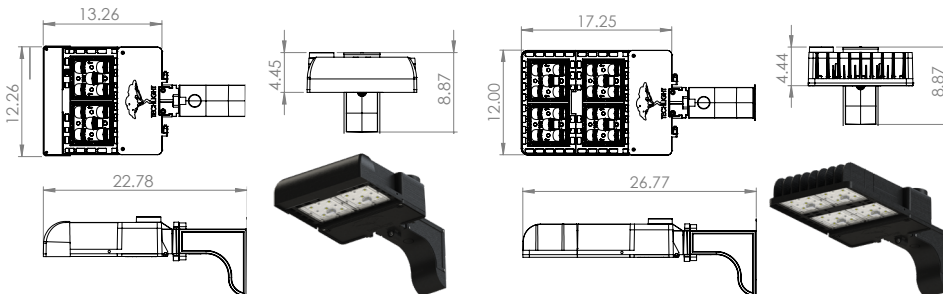

CONSTRUCTION

The heavy-duty housing is constructed of cast aluminum with heat dissipating fins. The optical assemblies are sealed in place using a silicone gasket for weather tight protection. Modular LED system for ease of maintenance. ETL listed for wet locations (IP65). Each fixture can accommodate advanced wireless control management and reporting systems for outdoor lighting.

DIMENSIONS

Fixture EPA (ft.²)-2.00 | Approx. Weight- 70 lbs.

ORDERING INFORMATION

EXAMPLE: CTL-C-8L-T4-1-GR-BTEC

CTL	C	8L	T4	1	GR	BTEC
SERIES	COLOR TEMP	NOMINAL LUMENS	OPTICS	VOLTAGE	FINISH	Option
	C = Cool White (5000K) N = Neutral White (4000K) W = Warm White (3000K)	5L = 5,000 Lumens 8L = 8,000 Lumens 10L = 10,000 Lumens 12L = 12,000 Lumens 15L = 15,000 Lumens 20L = 20,000 Lumens 25L = 25,000 Lumens 30L = 30,000 Lumens 35L = 35,000 Lumens 40L = 40,000 Lumens 45L = 45,000 Lumens	T2 = Type II T3 = Type III T4 = Type IV FAW = Frontline Auto Wide T4T = Type IV Tennis T5M = Type V Medium T5W = Type V Wide	1 = Multi-Volt ¹ 2 = 347~480v (HV)	BK Black BZ Bronze GR US Green WH White SP Special ²	BTEC ⁵ Integrated Bluetooth Control Module Casambi Ready Mesh Network

FIXTURE DIMENSIONS

Dimensions shown are for fixture bodies only. Mounting options must be ordered separately. Fixture shown with arm sold separately.

Dimensions shown for 5L - 20L Brick Unit

Dimensions shown for 25L - 45L Brick Unit